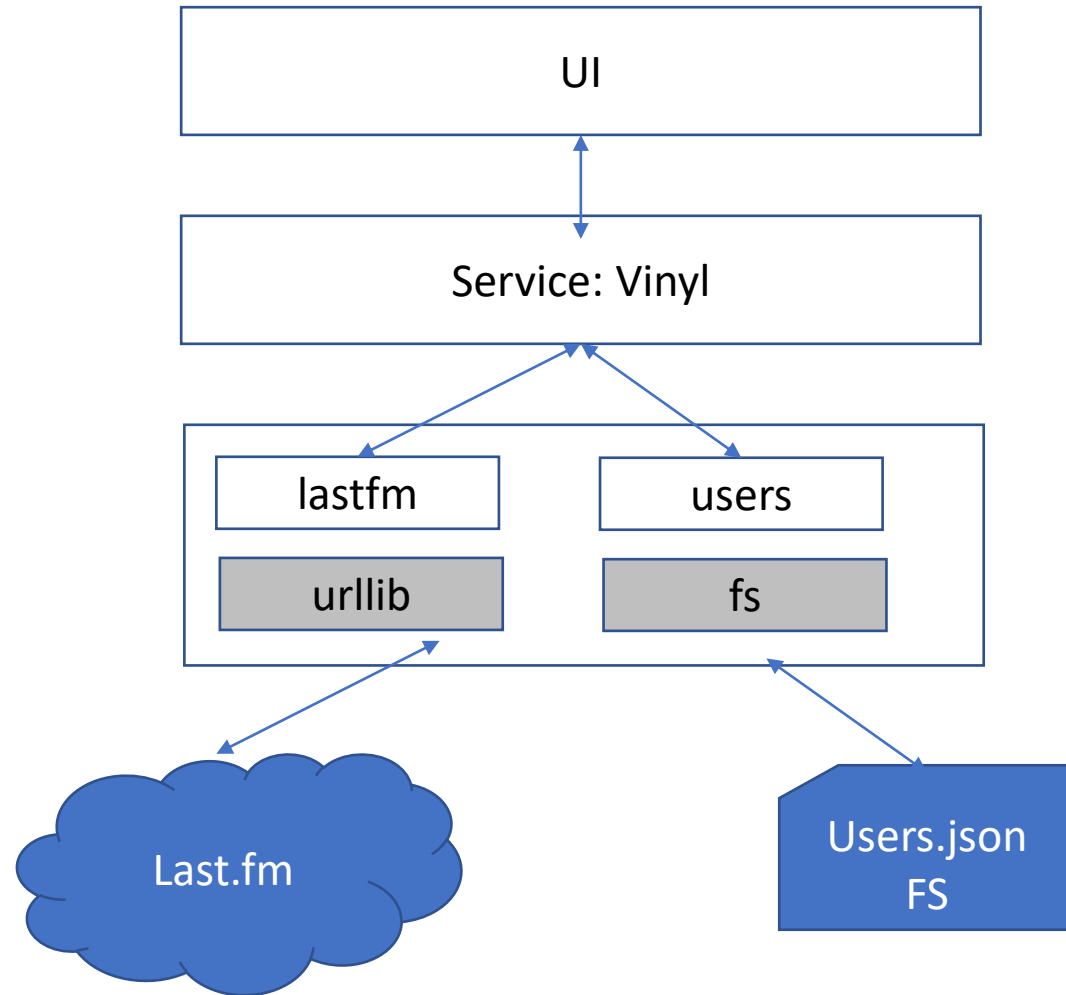

Programação na Internet

Turma i52d

Aula 13

Service

App Web = Enterprise Application

Definition of Martin Fowler that

“Enterprise applications are about the display, manipulation, and storage of large amounts of often complex data and the support or automation of business processes with that data” [Fowler,2003]

Vinyl

Last.fm

? Inicio da query string

`http://ws.audioscrobbler.com/2.0/?method=artist.gettoptracks&artist=muse&api_key=79b2506be8ce86d852882e1774f1f2e8&format=json`

Pares chave=valor

```
1 // 20201029150213
2 // http://ws.audioscrobbler.com/2.0/?
  method=artist.gettoptracks&artist=muse&api_key=79b2506be8ce86d852882e1774f1f2e8&form
  at=json
3
4 {
5   "toptracks": {
6     "track": [
7       {
8         "name": "Supermassive Black Hole",
9         "playcount": "14859319",
10        "listeners": "1438173",
```